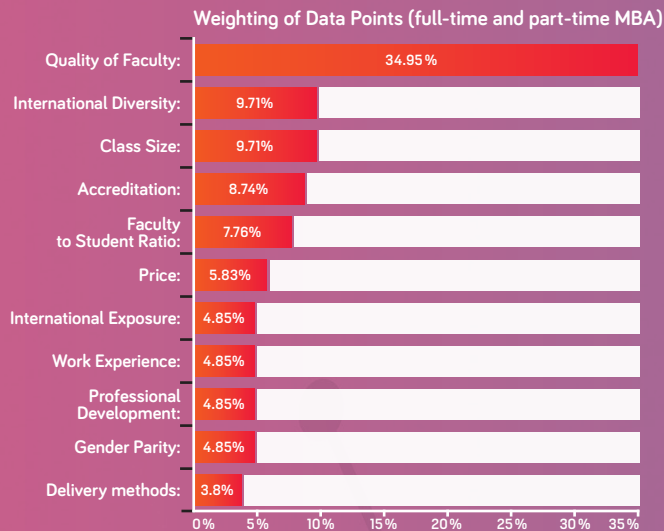

2020 GLOBAL MBA RANKINGS

The benefits attached to an MBA are well documented: career progression, networking opportunities, personal development, salary... and the list goes on. However, in an increasingly congested market, selecting the right business school can be difficult, which is far from ideal given the time and investment involved.

Using a ranking system entirely geared and weighted to fact-based criteria, *CEO Magazine* aims to cut through the noise and provide potential students with a performance benchmark for those schools under review.

*EMBA Weighting: Work experience and international diversity are adjusted accordingly.

**Online MBA Weighting: Delivery mode and class size are removed.

GLOBAL MBA RANKINGS

TIER ONE

Business School	Country	Business School	Country
AIX Marseille Graduate School of Management	Monaco	EBS Business School	Germany
American University: Kogod	North America	Emlyon Business School	France
Appalachian State University*	North America	ESADE Business School	Spain
Ashland University	North America	EU Business School	Germany, Spain and Switzerland
Aston Business School	UK	Florida International University	North America
Auburn University: Harbert	North America	Fordham University	North America
Auckland Institute of Studies	New Zealand	GBSB Global Business School	Spain
Audencia Business school	France	George Washington University	North America
Bentley University: McCallum	North America	Georgia State University: Robinson	North America
Boston University: Questrom	North America	Grenoble Graduate School of Business	France
Brunel Business School	UK	HEC Montréal	Canada
Business School Netherlands	The Netherlands	HHL Leipzig Graduate School of Management	The Netherlands
California State University-Chico	North America	Hofstra University: Zarb	North America
California State University-Long Beach	North America	Hult International Business School	North America
California State University-East Bay	North America	IFM University	Switzerland
California State University-San Bernardino	North America	Indiana University: Kelley	North America
City University: Cass	UK	ISEG – University of Lisbon	Portugal
College of William and Mary: Mason	North America	Kennesaw State University	North America
Colorado Technical University	North America	Kent State University	North America
Concordia University	Canada	Lancaster Management School	UK
Crummer Graduate School of Business at Rollins	North America	Leeds University Business School	UK
Darmstadt University of Applied Sciences	Germany	Loyola Marymount University	North America
Durham University Business School	UK		

*Some data unavailable