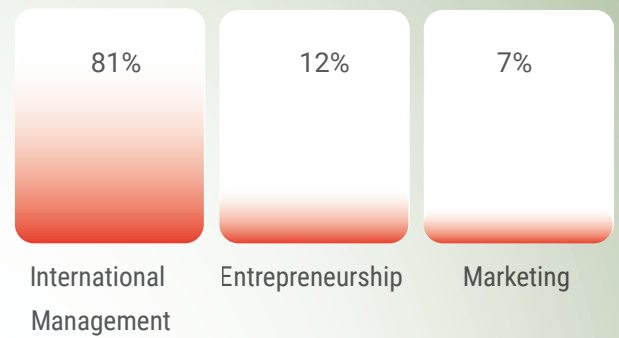

BSc CLASS PROFILE 2023-2024

CLASS PROFILE

Age range

18 - 25

REGIONAL BACKGROUND

MAJOR

BSc PLACEMENT PROFILE 2023-2024

OVERALL PLACEMENT OF GRADUATES

TIME TO FIND EMPLOYMENT UPON COMPLETION OF PROGRAM

SALARY INFORMATION

STARTING SALARY

CHF 65'000 - 75'000

ANNUAL GROSS SALARY (AVERAGE)

CHF 72'000

EMPLOYMENT SECTOR