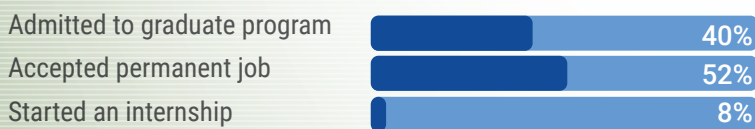

BSc CLASS PROFILE 2023-2024

CLASS PROFILE

Age range

18 - 25

REGIONAL BACKGROUND

MAJOR

BSc PLACEMENT PROFILE 2023-2024

OVERALL PLACEMENT OF GRADUATES

TIME TO FIND EMPLOYMENT UPON COMPLETION OF PROGRAM

SALARY INFORMATION

STARTING SALARY

CHF 65'000 - 75'000

ANNUAL GROSS SALARY (AVERAGE)

CHF 72'000

EMPLOYMENT SECTOR