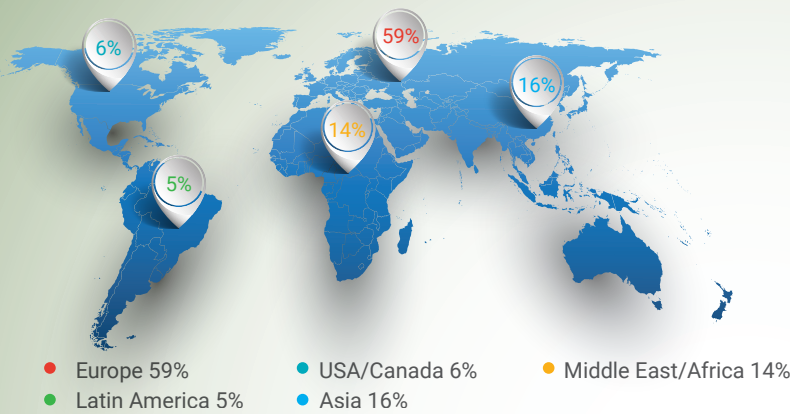

BSc CLASS PROFILE 2023-2024

CLASS PROFILE

Age range

18 - 25

REGIONAL BACKGROUND

MAJOR

BSc PLACEMENT PROFILE 2023-2024

OVERALL PLACEMENT OF GRADUATES