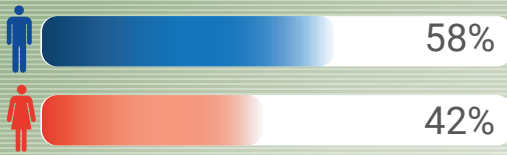

BSc CLASS PROFILE 2023-2024

CLASS PROFILE

Age range

18 - 25

REGIONAL BACKGROUND

MAJOR

BSc PLACEMENT PROFILE 2023-2024

OVERALL PLACEMENT OF GRADUATES

TIME TO FIND EMPLOYMENT UPON COMPLETION OF PROGRAM

SALARY INFORMATION

STARTING SALARY

CHF 65'000 - 75'000

ANNUAL GROSS SALARY (AVERAGE)

CHF 72'000

EMPLOYMENT SECTOR