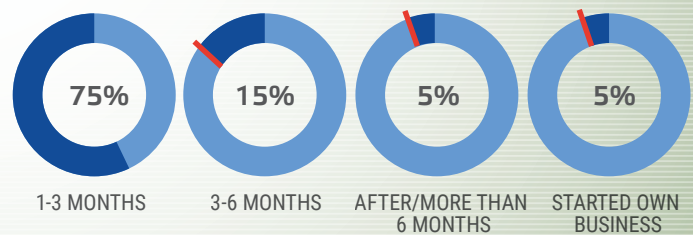

BSc CLASS PROFILE 2023-2024

CLASS PROFILE

Age range

18 - 25

REGIONAL BACKGROUND

MAJOR

BSc PLACEMENT PROFILE 2023-2024

OVERALL PLACEMENT OF GRADUATES

TIME TO FIND EMPLOYMENT UPON COMPLETION OF PROGRAM

SALARY INFORMATION

STARTING SALARY

CHF 65'000 - 75'000

ANNUAL GROSS SALARY (AVERAGE)

CHF 72'000

EMPLOYMENT SECTOR